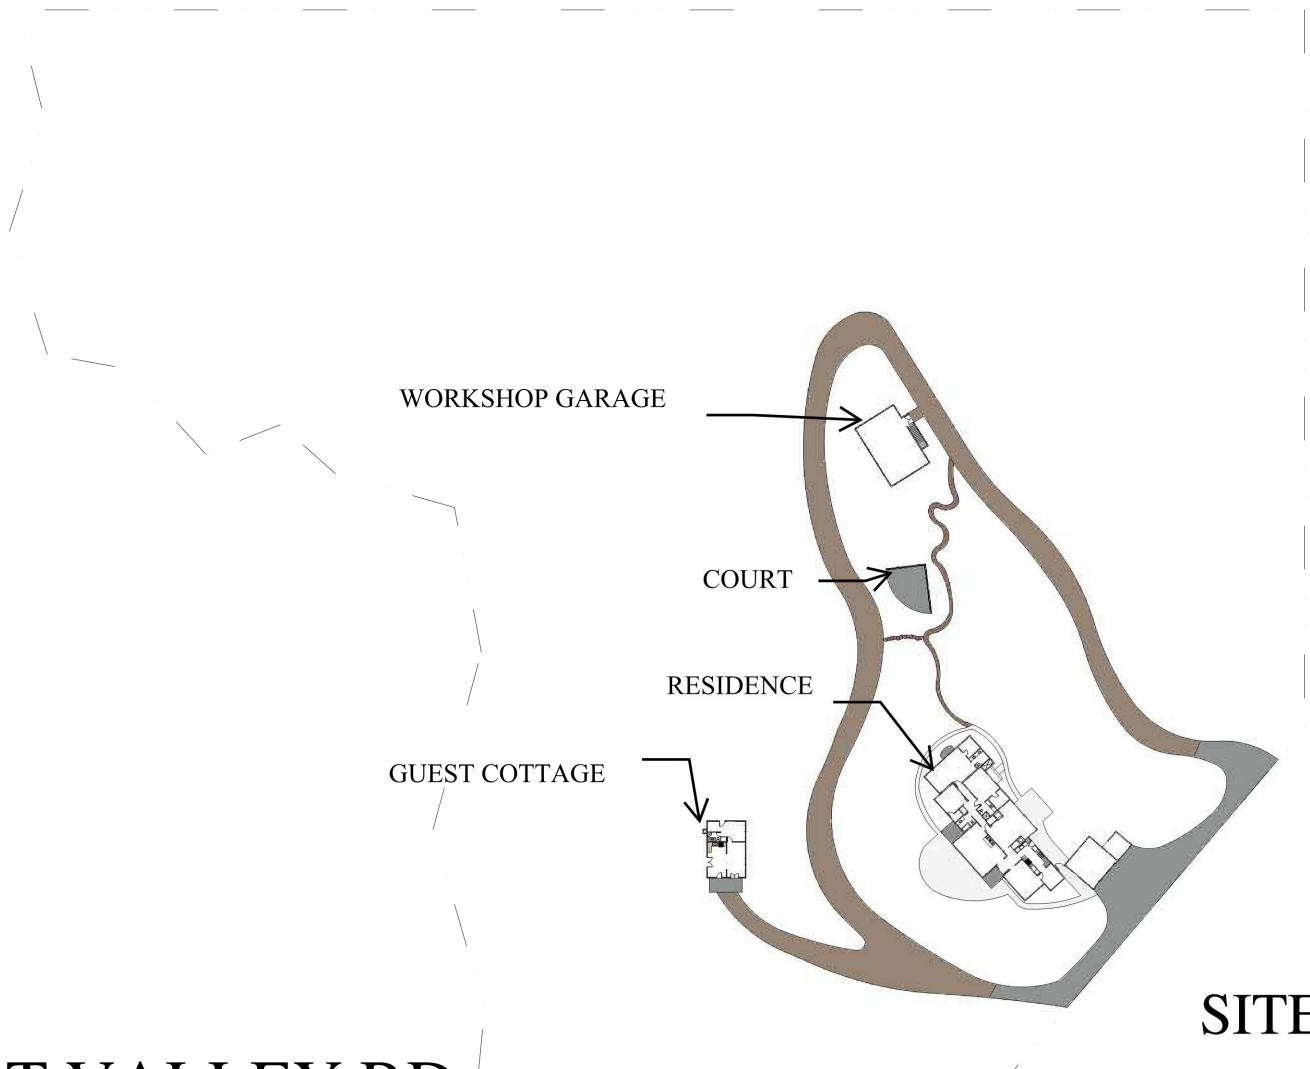

2870 EAST VALLEY RD SANTA BARBARA, CA 93108

Residence gross square footage2,670
Guest Cottage gross square footage.....583
Workshop Garage gross square footage.....1,886

GUEST COTTAGE

**2870 EAST VALLEY RD
SANTA BARBARA, CA 93108**

Residence gross square footage2,670
 Guest Cottage gross square footage.....583
 Workshop Garage gross square footage.....1,886

WORKSHOP GARAGE LOWER LEVEL

WORKSHOP GARAGE UPPER LEVEL

SITE PLAN

NOTE: Not to scale