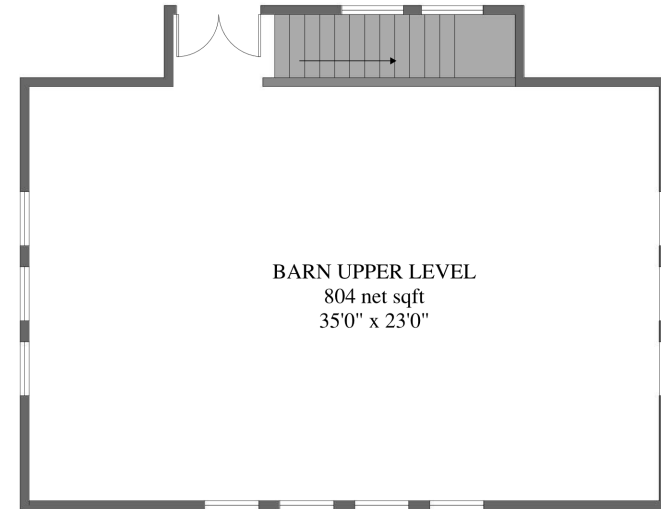

2870 EAST VALLEY RD SANTA BARBARA, CA 93108

Residence gross square footage2,670
Guest Cottage gross square footage.....583
Workshop Garage gross square footage.....1,886

GUEST COTTAGE

**2870 EAST VALLEY RD
SANTA BARBARA, CA 93108**

Residence gross square footage2,670
 Guest Cottage gross square footage.....583
 Workshop Garage gross square footage.....1,886

WORKSHOP GARAGE LOWER LEVEL

WORKSHOP GARAGE UPPER LEVEL

SITE PLAN

NOTE: Not to scale

**2870 EAST VALLEY RD
SANTA BARBARA, CA 93108**

Residence gross square footage2,670
 Guest Cottage gross square footage.....583
 Workshop Garage gross square footage.....1,886