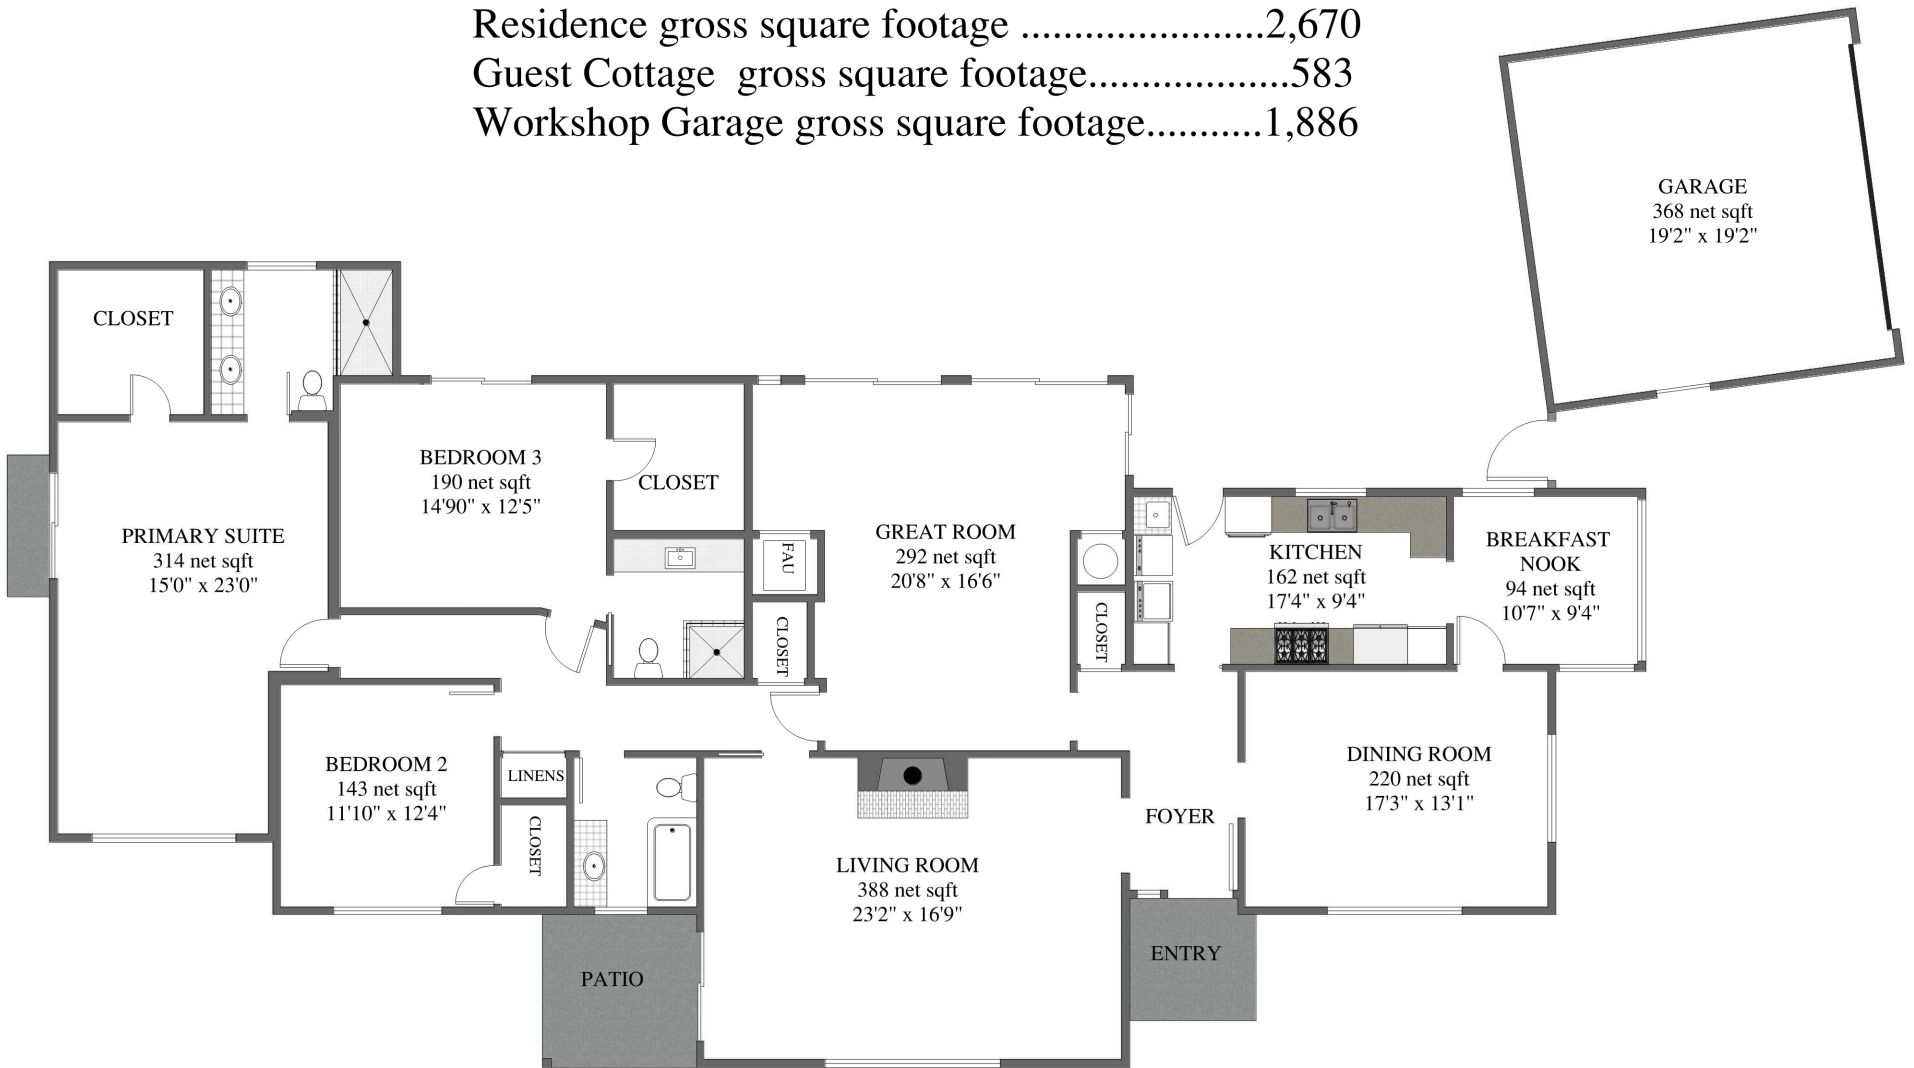

2870 EAST VALLEY RD SANTA BARBARA, CA 93108

Residence gross square footage2,670
Guest Cottage gross square footage.....583
Workshop Garage gross square footage.....1,886

GUEST COTTAGE

**2870 EAST VALLEY RD
SANTA BARBARA, CA 93108**

Residence gross square footage2,670
 Guest Cottage gross square footage.....583
 Workshop Garage gross square footage.....1,886

WORKSHOP GARAGE LOWER LEVEL

WORKSHOP GARAGE UPPER LEVEL

SITE PLAN

NOTE: Not to scale

**2870 EAST VALLEY RD
SANTA BARBARA, CA 93108**

Residence gross square footage2,670
 Guest Cottage gross square footage.....583
 Workshop Garage gross square footage.....1,886