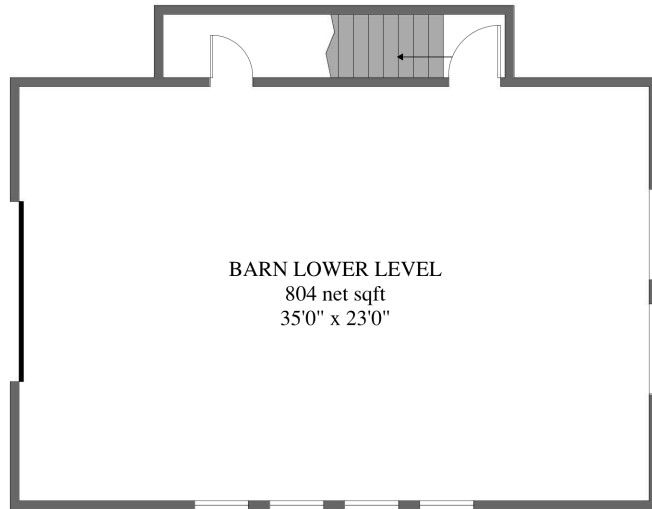

2870 EAST VALLEY RD SANTA BARBARA, CA 93108

Residence gross square footage2,670
Guest Cottage gross square footage.....583
Workshop Garage gross square footage.....1,886

GUEST COTTAGE

**2870 EAST VALLEY RD
SANTA BARBARA, CA 93108**

Residence gross square footage2,670
 Guest Cottage gross square footage.....583
 Workshop Garage gross square footage.....1,886

WORKSHOP GARAGE LOWER LEVEL

WORKSHOP GARAGE UPPER LEVEL

SITE PLAN

NOTE: Not to scale

**2870 EAST VALLEY RD
SANTA BARBARA, CA 93108**

Residence gross square footage2,670
 Guest Cottage gross square footage.....583
 Workshop Garage gross square footage.....1,886